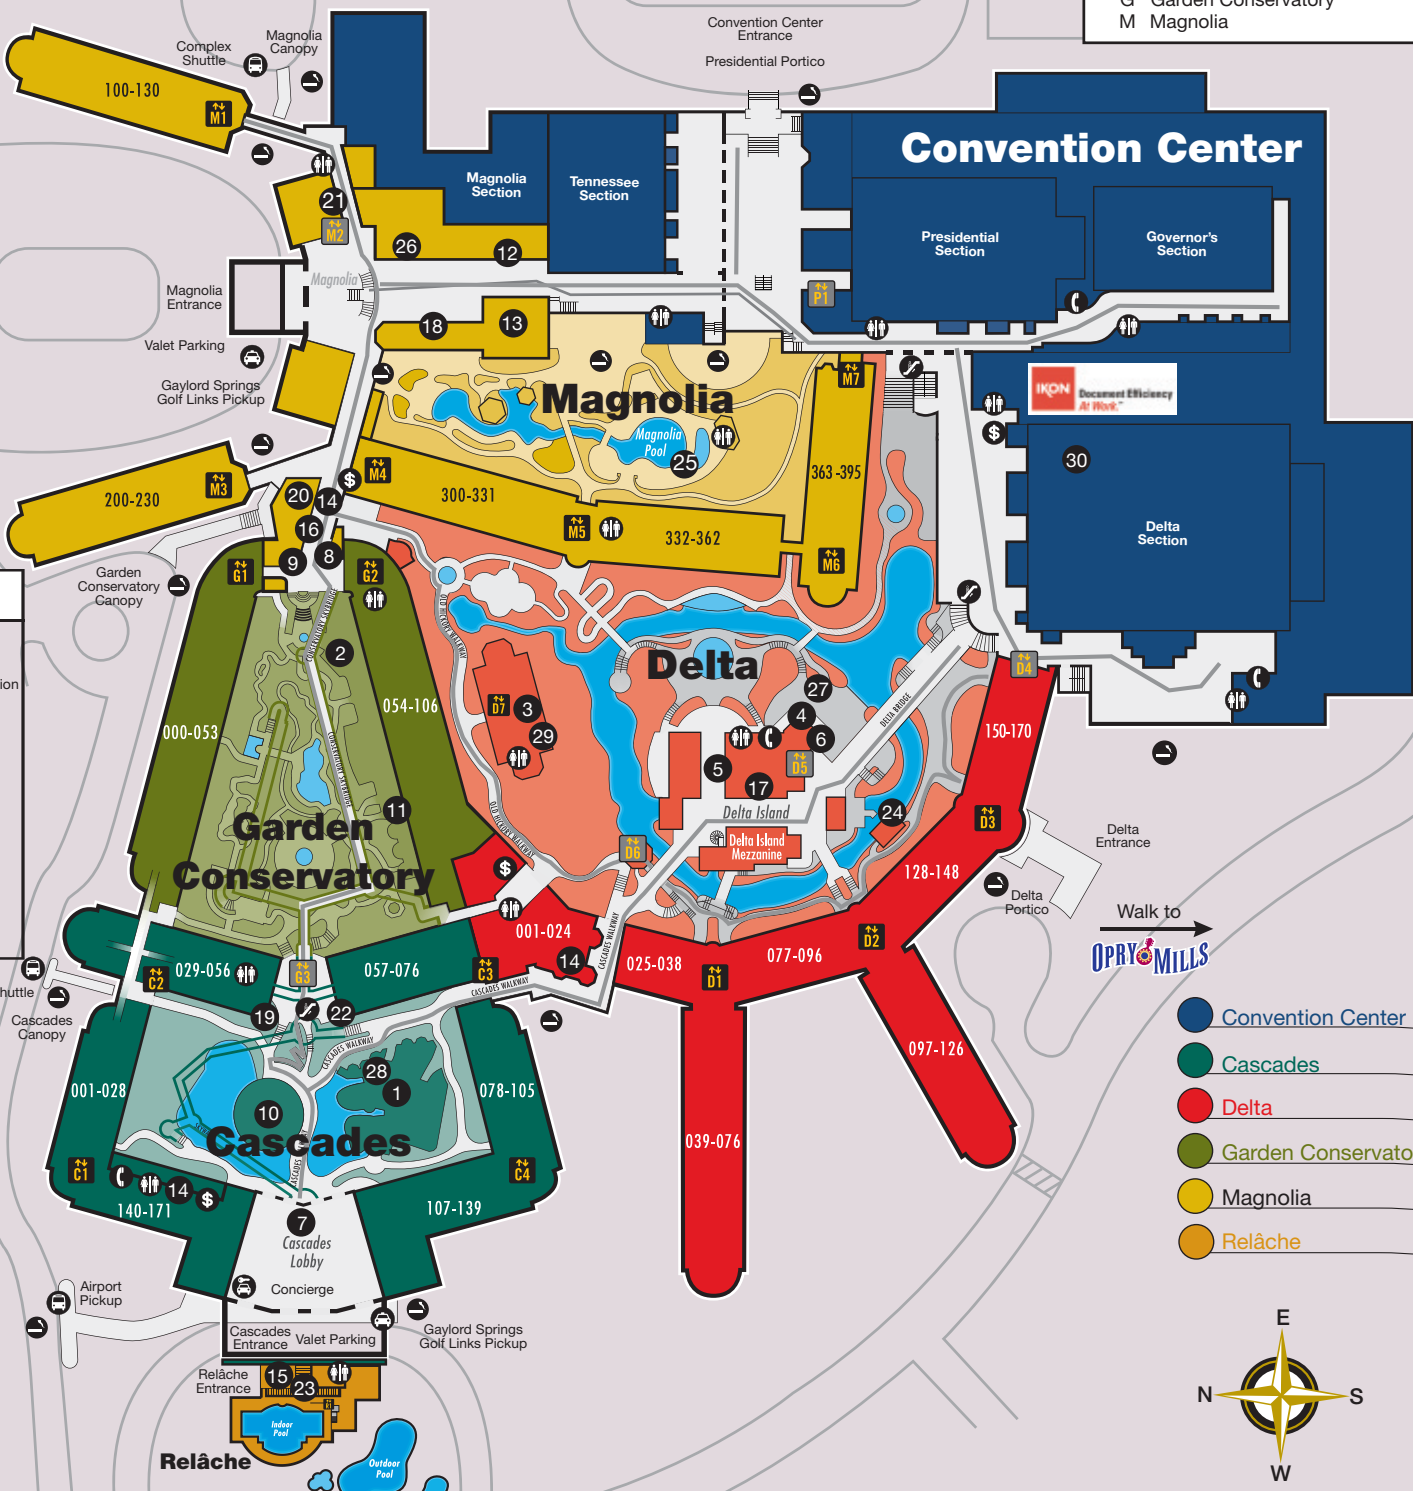

Walk to
OPRY MILLS

- Convention Center
- Cascades
- Delta
- Garden Conservatory
- Magnolia
- Relâche

DINING

- 1 Cascades Seafood Restaurant
- 2 Ristorante Volare
- 3 Old Hickory Steakhouse
- 4 Water's Edge Marketplace Buffet
- 28 Wasabi's

QUICK EATS

- 7 Java Coast Coffee
- 8 Conservatory Café
- 9 Christie Cookies
- 5 Paisano's Pizzeria & Vino
- 6 Stax
- 11 Jack Daniel's Saloon
- 12 Findley's Irish Pub
- 13 Rusty's Sports Bar & Grill
- 30 Delta Coffee Stop

NIGHTLIFE

- 10 Cascades Terrace Lounge
- 26 Fuse Nightclub
- 27 The Bar at Water's Edge
- 29 Library Lounge
- 11 Jack Daniel's Saloon
- 12 Findley's Irish Pub
- 13 Rusty's Sports Bar & Grill

RETAIL

- 14 Necessities
- 15 Relâche Boutique
- 16 Alexander Kalifano
- 17 Delta Island Shops
- 18 Savannah's
- 19 The Bookmark
- 20 Gaylord Springs Golf Shop
- 21 Cowboys & Angels

The Convention Center has three levels & five sections. Additional meeting rooms are on the Delta Island above the retail shops. Use this convenient chart to locate your meeting room.

- 1) Find your meeting room listed on the chart below.
- 2) Look up to the column header to find the corresponding section of the Convention Center.
- 3) Look left across the row to determine your meeting room level.